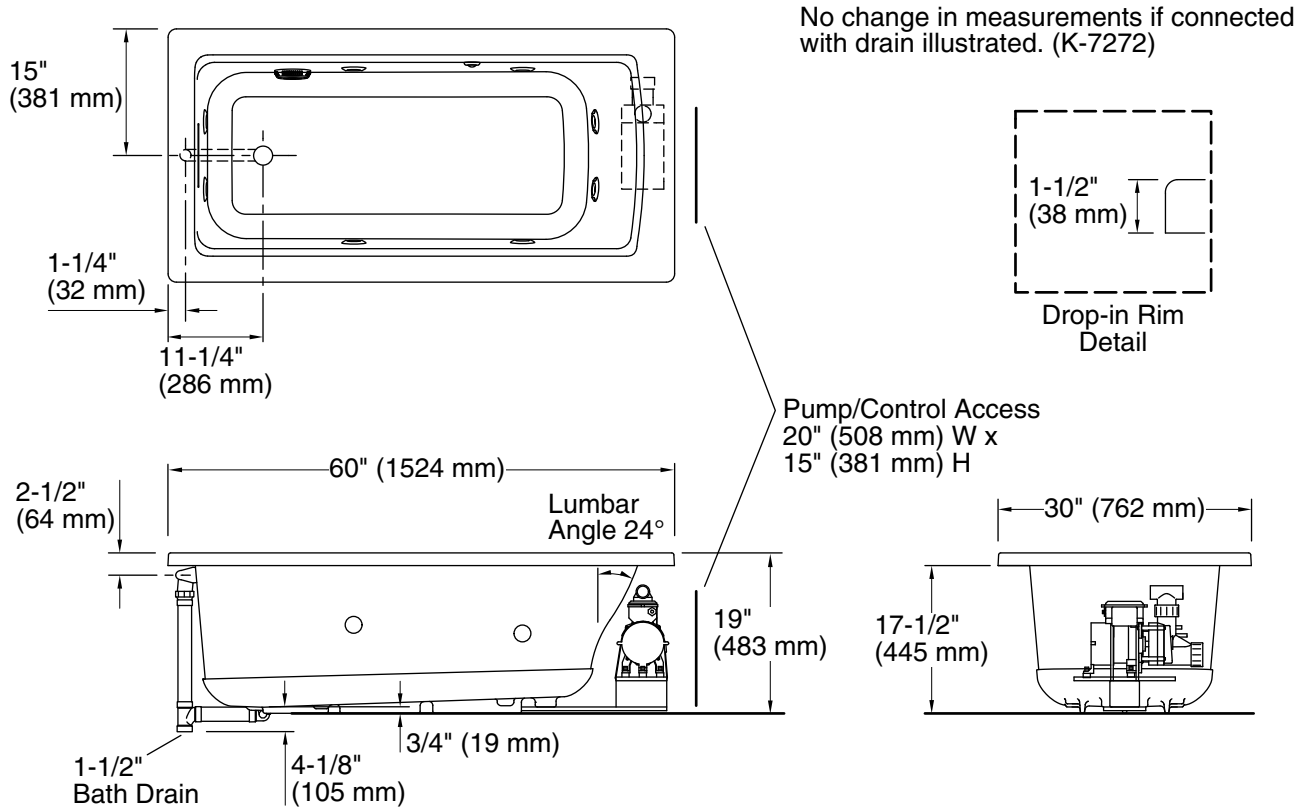

Required Electrical Service

One dedicated circuit required, protected with Class A Ground-Fault Circuit-Interrupter (GFCI). Outside North America, this device may be known as a Residual Current Device (RCD).

Pump: 120 V, 15 A, 60 Hz

Technical Information

All product dimensions are nominal.

Installation: Drop-in
Drain location: End
Basin area, bottom: 45-1/8" x 19-11/16" (1146 mm x 500 mm)
Basin area, top: 52-1/8" x 22-1/16" (1324 mm x 560 mm)
Weight: 98 lbs (44.5 kg)
Minimum floor load: 48 lbs/ft² (234.4 kg/m²)
Water depth: 15-1/8" (384 mm)
Water capacity: 57 gal (215.8 L)
Cutout: Drop-in, 58-1/2" x 28-1/2" (1486 mm x 724 mm)

Electrical component Pump: 120 V, 7 A, 60 Hz
rating:

1-800-4KOHLER (1-800-456-4537)

Kohler Co. reserves the right to make revisions without notice to product specifications.

For the most current Specification Sheet, go to www.kohler.com.

5-14-2022 00:13 - US/CA

Notes

Measure your actual product for rough-in details.

Install this product according to the installation instructions.

The hot water supply should be 70% of the capacity of the bath or greater. Installations will vary.

ADA compliant when installed to the specific requirements of these regulations.